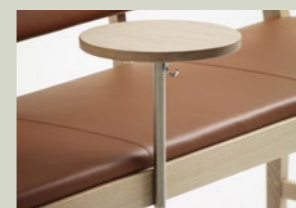

ACCESSORIES

Armrests in solid wood. Pop-up table in solid wood with one hooks for handbags. Link fittings in black metal that screw to the underside of the sofa. Link table in MDF veneered and linking corner units or lines of sofas. Corner table option is a folded black planting vessel.

FA18065
L 1800
D 560
H 1042
SH 650

TILLBEHÖR ACCESSORIES

FAASV
Armstöd vänster
Armrest left
W 41

FAASH
Armstöd höger
Armrest right
W 41

FAPUB
Pop-up bord table
Ø 290

FAKBS
Kopplingsbeslag
mellan soffor
Link fittings
between sofas

FAKB1
Kopplingsbord rak
Linking table, straight
L 275
W 445

FAKB2
Kopplingsbord hörn
Linking table, corner
L 445
W 445

FAKB2S
Kopplingsbord hörn
inkl. planteringskärl
Linking table, corner
incl. planting bowl
L 445
W 445
Skål Bowl Ø 250