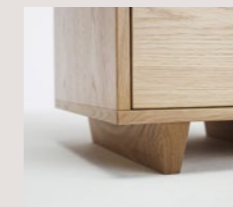

Massiv träföt
Solid wooden legs