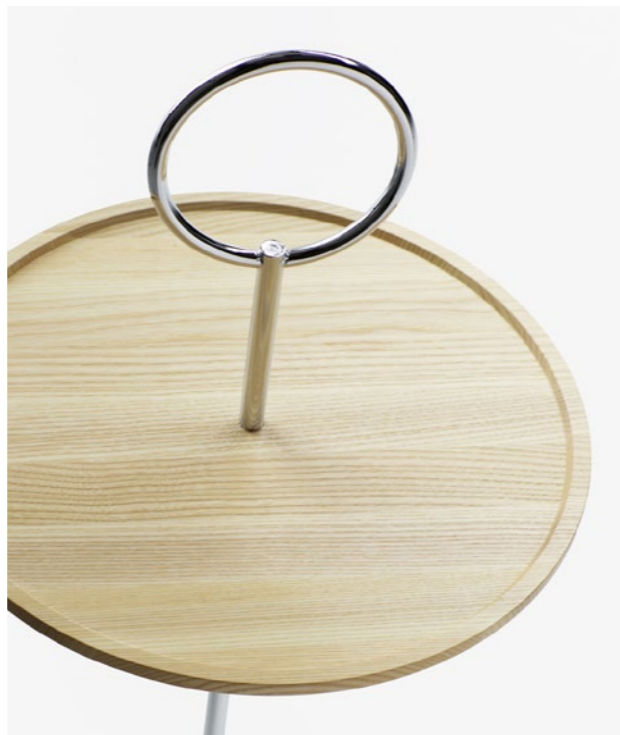

EXECUTION

TABLE Choose a frame with or without a ring in polished chrome or standard colors finishes. The table top is in solid oak, birch, ash or finished in standard colors, standard stains on ash or white-glazed oak or ash.

BOWL in metal lacquered in standard colors incl. black planting bowl in ABS plastic. The planter, complete with a bowl of plants, comes in four heights and one size. The cast concrete foot is also available lacquered in standard colors. The pillar comes in polished chrome or standard colors.

TABLE ACCESSORIES

Maximum three hooks in polished chrome are available to hang things on below the table surface.

WHEN ORDERING PLEASE ENTER

Article number, height and choice of finish.

BORD TABLE

LO329 50R
H 500/750
LO329 55R
H 550/800
Ø 290