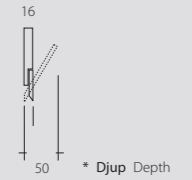

ACCESSORIES

Umbrella stand mounted on column.

WHEN ORDERING, PLEASE ENTER

Item number, height of free-standing and execution.

STANDARDFÄRGER STANDARD COLORS

VÄGG WALL

PO12
H 140
L 124
D 16/50*

PO25
H 140
L 248
D 16/50*

PO50
H 140
L 498
D 16/50*

PO75
H 140
L 744
D 16/50*

PO100
H 140
L 996
D 16/50*

GOLV FLOOR

(1) Enkelsidig
Single side

(2) Dubbelsidig
Double sides

* Höjd Height 1250 or 1650 mm

POFE25 (1)
POFD25 (2)
H *
L 305
D 305