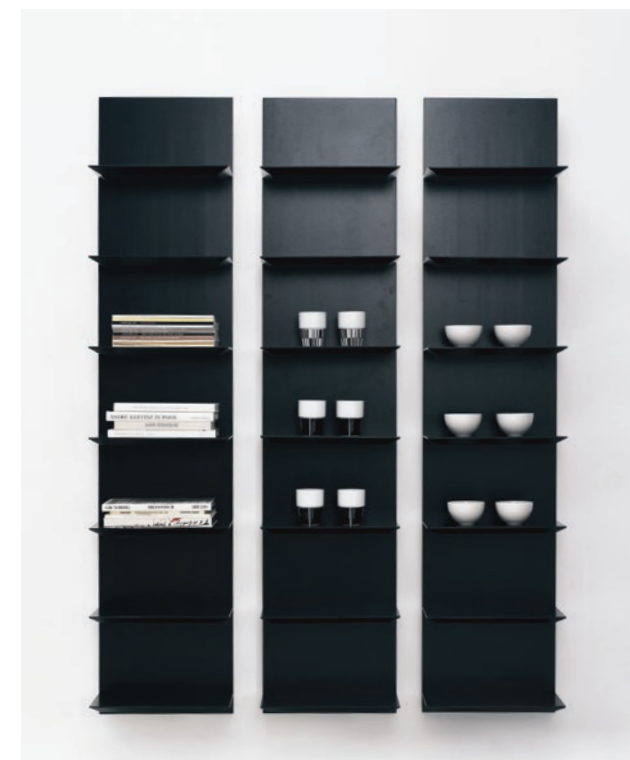

TRIPPO

DESIGN ULLA CHRISTIANSSON, 2002

Trippo-hylla är en utveckling från Trippo-bordet som presenterades år 2000. Det unika med hyllan är den fasade ryggen som svävar från väggen.

UTFÖRANDE

Hyllan av trälamell med faner av björk, ek och standardfärger. Ytbehandling klarlack. Hyllan hängs på vägg med trälist.

TILLBEHÖR

Klädstång i blank krom för hylla djup 300 mm.

ANGE VID BESTÄLLNING

Artikelnummer och utförande.

The Trippo shelf is developed from the Trippo table that was presented in 2000. The unique feature of the shelf is its beveled back that kind of floats from the wall. Trippo is the shelf with chamfered backs that float from the wall.

EXECUTION

Shelf made of blockboard finished in birch, oak, or standard colors. Finish clear lacquer. Shelf is secured to the wall using wood list.

ACCESSORIES

Clothes rail in polish chrome for shelf depth 300 mm.

WHEN ORDERING, PLEASE ENTER

Item number and execution.

TRÄSLAG WOOD   STANDARDFÄRGER STANDARD COLORS

ARTIKLAR ITEMS

Hyllplan Shelves	400	800	1200	
1	 TH041821 D 180 TH042321 D 230 TH043021 D 300	 TH081821 D 180 TH082321 D 230 TH083021 D 300	 TH121821 D 180 TH122321 D 230 TH123021 D 300	 200
1	 TH041841 D 180 TH042341 D 230 TH043041 D 300	 TH081841 D 180 TH082341 D 230 TH083041 D 300	 TH121841 D 180 TH122341 D 230 TH123041 D 300	 296
2	 TH041842 D 180 TH042342 D 230 TH043042 D 300	 TH081842 D 180 TH082342 D 230 TH083042 D 300	 TH121842 D 180 TH122342 D 230 TH123042 D 300	 234 552
3	 TH041843 D 180 TH042343 D 230 TH043043 D 300	 TH081843 D 180 TH082343 D 230 TH083043 D 300	 TH121843 D 180 TH122343 D 230 TH123043 D 300	 808