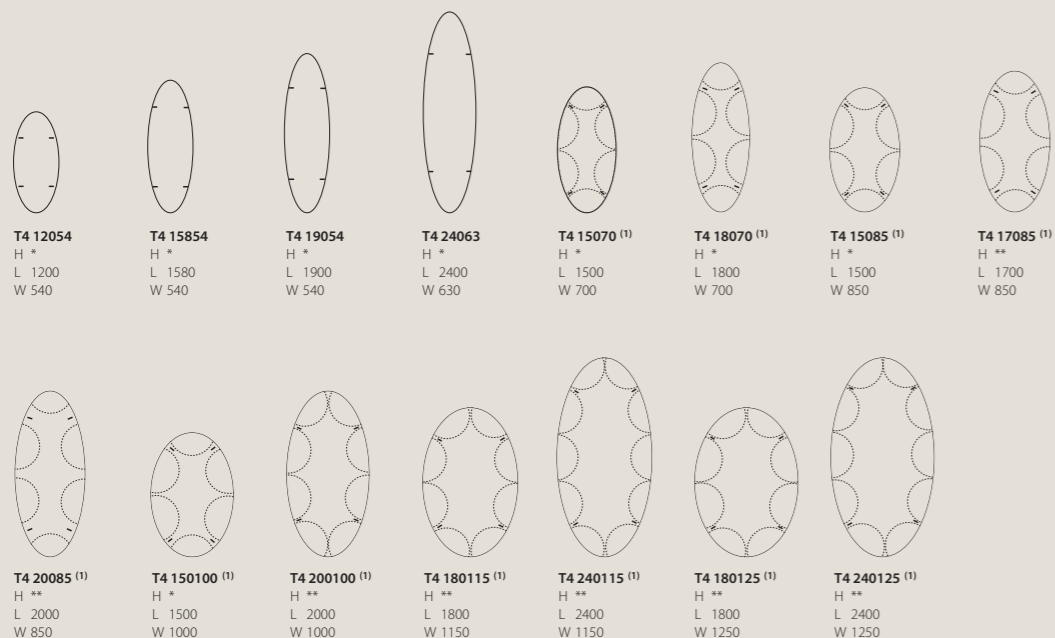

EXECUTION

Table top in blockboard of veneer in oak, birch, cherry, standard stains on oak and white glazed oak. Top is also available in laminate (white, black matte, oak, birch and ash). Finish clear lacquer or oil + lacquer. Some sizes of tables in height 720 mm have two extra leaves à 550 mm, with veneer direction across length of table, an adjustable supporting leg and wooden rails. Special sizes and other finishes upon request. Legs of solid steel with a shot-blasted matt chrome finish, or a polished chrome surface. The table comes unmounted. The legs are screwed under the table top.

ACCESSORIES

Pen tray, different cable slots, two loose leaves à 550 mm.

WHEN ORDERING, PLEASE ENTER

Item number height and execution of legs and tabletop.

CERTIFICATIONS/TESTS

EN 15372

ARTIKLAR ITEMS

* Höjd Height 400, 460, 530, 620, 720 mm
** Höjd Height 620, 720 mm

(1) Dessa storlekar kan erhållas med 2 iläggsskivor à 550 mm i höjd 720 mm
These sizes are available with 2 extra leaves à 550 mm, for height 720 mm

Sittplats Seat 550 mm

ARTIKLAR ITEMS

* Höjd Height 400, 460, 530, 620, 720 mm
 ** Höjd Height 620, 720 mm

(1) Dessa storlekar kan erhållas med 2 iläggsskivor à 550 mm i höjd 720 mm
 These sizes are available with 2 extra leaves à 550 mm, for height 720 mm

Sittplats Seat 550 mm

DETALJER DETAILS

Blästrad krom.
Shot-blasted matt chrome.