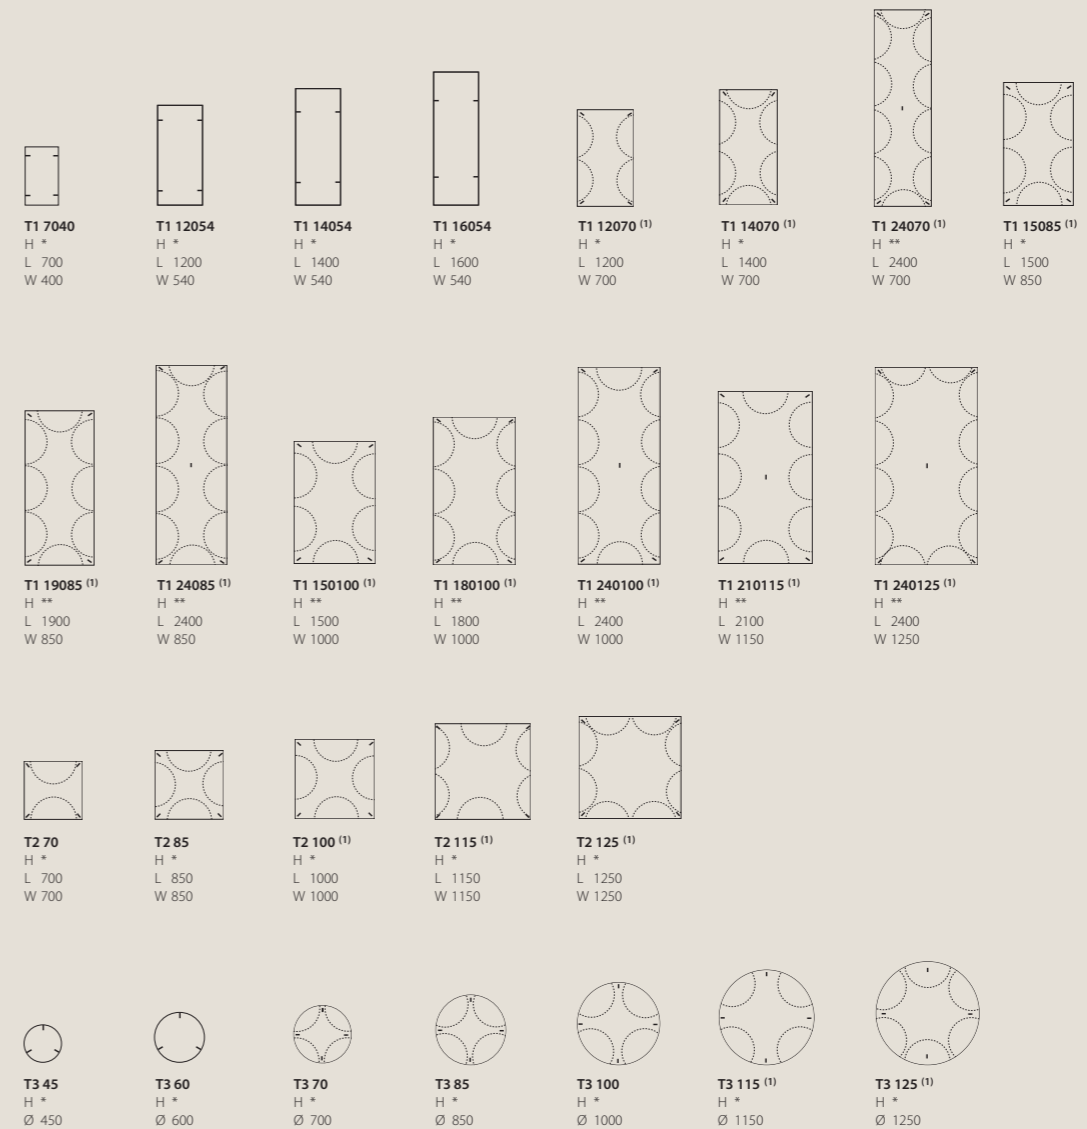

ARTIKLAR ITEMS

* Höjd Height 400, 460, 530, 620, 720 mm
** Höjd Height 620, 720 mm

(1) Dessa storlekar kan erhållas med 2 iläggsskivor à 550 mm i höjd 720 mm
These sizes are available with 2 extra leaves à 550 mm, for height 720 mm

Sittplats Seat 550 mm