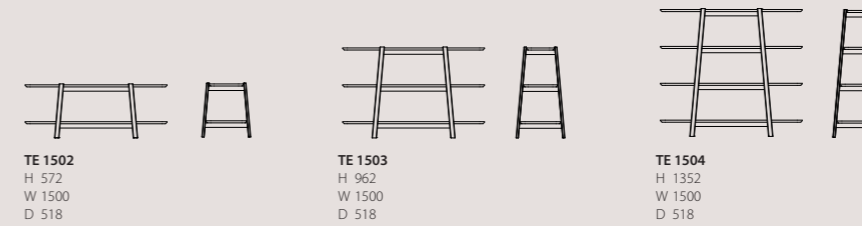

TERASSO

DESIGN TONY ALMÈN PETER GEST, 2016

Terasso är bokhyllan som har inspirerats av transparens och luftighet. Resultatet är hyllplan som öppnar upp och släpper in ljus vilket skapar bättre ytor för visuell exponering. Här kan böcker, magasin och dekorativa ting arrangeras i olika kombinationer efter smak och behov. Terasso kan placeras både centralt i rummet som rumsavdelare eller mot en vägg.

UTFÖRANDE

Massivt trä i stommen och hyllplan i fänerad MDF med massiva kantlister. Träslagen är ask, standardbetsar på ask och vitpigmenterad ask. Ytbehandling klarlack. Ställskruvar i benen. Hyllan levereras monterad.

ANGE VID BESTÄLLNING

Artikelnummer och utförande.

Terasso is a bookshelf inspired by transparency and airiness. The result is shelves that open up and let the light in which creates better surfaces for visual display. Everything from books to magazines and decorative objects can be arranged in various combinations to suit different needs and tastes. You can position Terasso centrally in a room as a room divider or against a wall. It comes in three different heights.

EXECUTION

Framework in solid wood and shelves in veneered MDF with solid wood trims. Choose from oak, ash, standard stains on ash or white glazed oak or ash. Finish in clear lacquer. Adjustable feet on the legs. The shelf pre-assembled.

WHEN ORDERING, PLEASE ENTER

Article number and execution.

ARTIKLAR ITEMS

DETALJ DETAIL