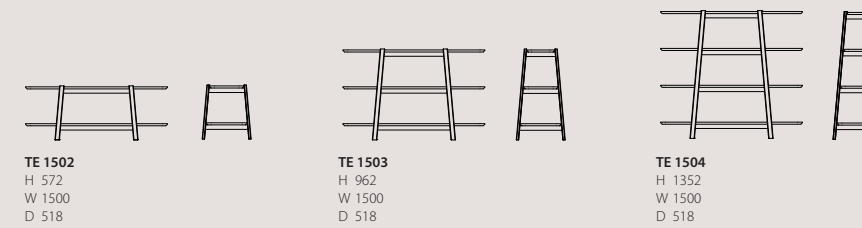

TERASSO

DESIGN TONY ALMÈN PETER GEST, 2016

Terasso är bokhyllan som har inspirerats av transparens och luftighet. Resultatet är hyllplan som öppnar upp och släpper in ljus vilket skapar bättre ytor för visuell exponering. Här kan böcker, magasin och dekorativa ting arrangeras i olika kombinationer efter smak och behov. Terasso kan placeras både centralt i rummet som rumsavdelare eller mot en vägg.

UTFÖRANDE

Massivt trä i stammen och hyllplan i fanerad MDF med massiva kantlister. Träslagen är ek, ask, standardbetsar på ask och vitpigmenterad ek eller ask. Ytbehandling klarlack. Ställskruvar i benen. Hyllan levereras monterad.

ANGE VID BESTÄLLNING

Artikelnummer och utförande.

Terasso is a bookshelf inspired by transparency and airiness. The result is shelves that open up and let the light in which creates better surfaces for visual display. Everything from books to magazines and decorative objects can be arranged in various combinations to suit different needs and tastes. You can position Terasso centrally in a room as a room divider or against a wall. It comes in three different heights.

EXECUTION

Framework in solid wood and shelves in veneered MDF with solid wood trims. Choose from oak, ash, standard stains on ash or white glazed oak or ash. Finish in clear lacquer. Adjustable feet on the legs. The shelf pre-assembled.

WHEN ORDERING, PLEASE ENTER

Article number and execution.

ARTIKLAR ITEMS

DETALJ DETAIL