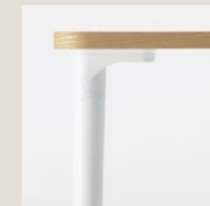

TA2 120
H *
L 1200
W 1200

TA3 100
H *
Ø 1000

TA3 120
H *
Ø 1200

DETALJ DETAIL

Fästet i aluminium.
Socket style in aluminium.

Fästet i svartlackad aluminium.
Socket style in black in black painted aluminium.