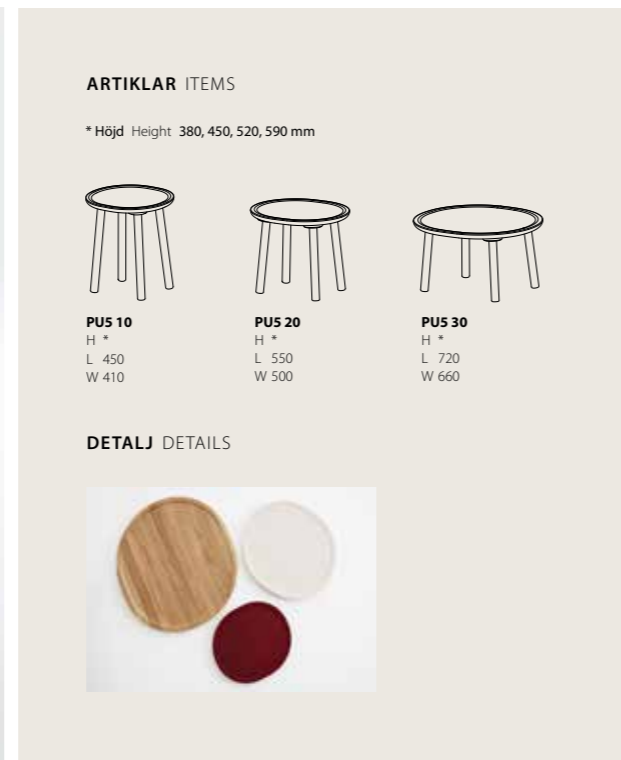

.11 Svart bets  
Black stain

.12 Wenge bets  
Wenge stain

.13 Snövit bets  
Snow white stain

.14 Rödbrun bets  
Red-brown stain

.15 Grön bets  
Green stain

.16 Röd bets  
Red stain

.17 Blå bets  
Blue stain

.18 Brun bets  
Brown stain

.19 Grå bets  
Grey stain

.20 Antracit bets  
Anthracite stain