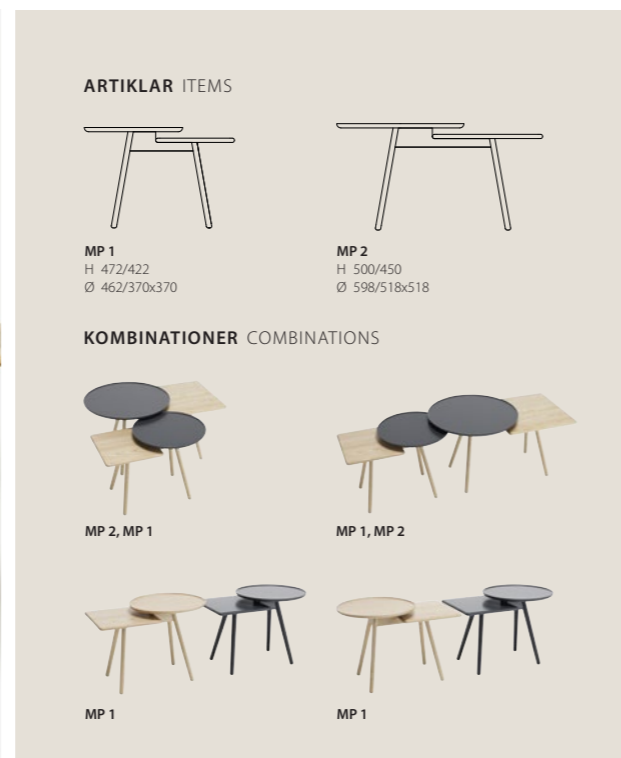

MOPSY

DESIGN MARKUS JOHANSSON, 2016

Mopsy är soffbordet med en överlappad skivkombination på samma benstativ och i olika höjder i formerna rund och kvadratisk. Ett antal Mopsy kan ställas i grupp i samma träslag eller färg, alternativt kombinationer av olika träslag och färg.

UTFÖRANDE

Bordsskivor och benstativ är i massivt trä i träslagen ek, björk, ask, standardbetser, vitpigmenterad ek eller ask och standardfärger. Vid standardfärger tillverkas bordsskivan i MDF. Ytbehandling klarlack. Bordet levereras monterat.

ANGE VID BESTÄLLNING

Artikelnummer, utförande på stativ och respektive skiva.

Mopsy is a sofa table with round and square-shaped tops at different heights in an overlapped combination on the same leg frame. A number of Mopsy tables can be grouped together in the same type of wood or colour, or in a combination of different types of wood and colours.

EXECUTION

Tabletops and leg frames in a choice of solid oak, birch, ash, standard stains on ash, white glazed oak or ash and standard colors. For standard colours, the tabletop is made in MDF. Finish in clear lacquer. The table comes pre-assembled.

WHEN ORDERING, PLEASE ENTER

Article number, finish of legs and each tops.

Bord Table MP1 | Pall Stool SHELL | Soffa Sofa KAMÓN | Tidskriftsställ Magazineshelf SVALL

TRÄSLAG WOOD

STANDARDFÄRGER STANDARD COLORS

STANDARDBETSER STANDARD STAINS

VITPIGMENT WHITE GLAZED