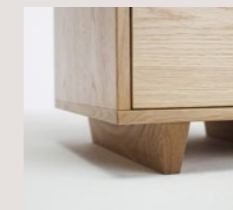

Massiv träföt
Solid wooden legs