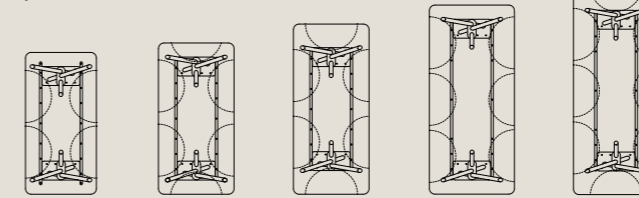

ANGE VID BESTÄLLNING

Artikelnummer och utförande.

The Bouquet series of tables solves the challenge of how to find space for lots of people around a table by the creative design of its trestle. The round, straight, wooden legs and a central knot create geometry that offers legroom combined with stability. The name and appearance of the table are inspired by a bouquet of roses.

EXECUTION

Tabletop in veneered blockboard. Leg trestle with round, solid wood legs with a black-lacquered knot. The legs have adjustable feet. Choose from oak, birch, ash, standard stains on ash or white glazed on oak or ash. Top is also available in laminate (white, black) and black desktop. Finish in clear lacquer. The table comes unmounted. The legs are screwed under the table top.

WHEN ORDERING, PLEASE ENTER

Article number and execution.

ARTIKLAR ITEMS

Sittplats Seat 550 mm

BQ1 15075
H 745
L 1500
W 750

BQ1 16080
H 745
L 1600
W 800

BQ1 18080
H 745
L 1800
W 800

BQ1 20090
H 745
L 2000
W 900

BQ1 22090
H 745
L 2200
W 900

BQ3 100
H 745
Ø 1000

BQ3 110
H 745
Ø 1100

BQ3 125
H 745
Ø 1250

DETALJ DETAIL

Rektangulära bord.
Rectangulare tables.

Runda bord.
Round tables.

TILLBEHÖR ACCESSORIES