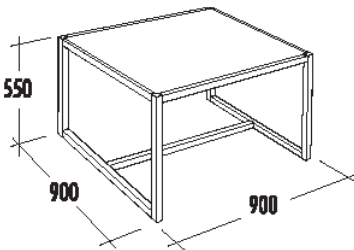

262

Art.nr

Soffbord. Träskiva.

Massiv trä, klarlack.

Oak	262-1.10
Birch	262-1.20
Cherry	262-1.43

Sofa table. Wooden top.

Solid wood, clear lacquer.

Tillägg/Extra/Preisuzschlag
oil
oil+lacquer/
Standard stain on oak

Sofa tisch. Holzplatte.

Massives Holz, lack natur.

Soffbord. Glasskiva.

Massiv trä, klarlack.

Oak	262-2.10
Birch	262-2.20
Cherry	262-2.43

Sofa table. Glass top.

Solid wood, clear lacquer.

Tillägg/Extra/Preisuzschlag
oil
oil+lacquer/
Standard stain on oak

Sofa tisch. Glasplatte.

Massives Holz, lack natur.

20 kg 0,50 m³