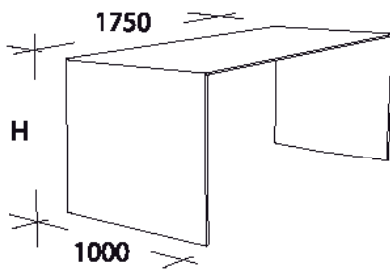

TI 175100

Art.nr

Bord.	Oak	TI175100.10	---
	Birch	TI175100.20	---
Table.	Walnut	TI175100.47	---
	White lam.	TI175100.60	---

Tisch.

Tillägg/Extra/Preiszuschlag
Standard stain on oak

40/43kg 1,65/2,0m³