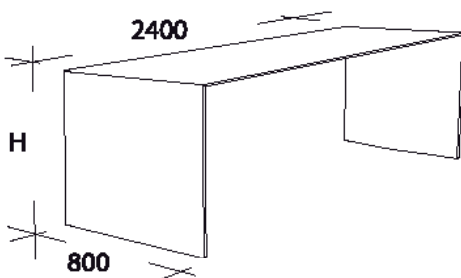

TI 24080

Art.nr

Bord.	Oak	TI24080.10	---
	Birch	TI24080.20	---
Table.	Walnut	TI24080.47	---
	White lam.	TI24080.60	---
Tisch.			

Tillägg/Extra/Preisuzschlag
Standard stain on oak

54/57 kg 1,80/2,15m³