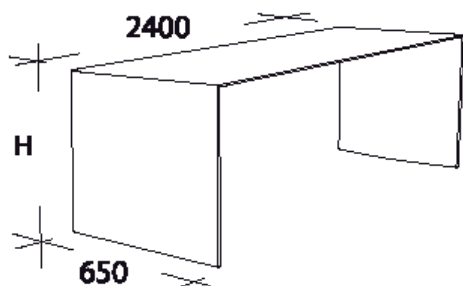

TI 24065

Art.nr

Bord. Oak T124065.10 ---
Birch T124065.20 ---
Table. Walnut T124065.47 ---
White lam. T124065.60 ---
Tisch.

Tillägg/Extra/Preisuzschlag
Standard stain on oak

58/61kg 1,45/1,80m³